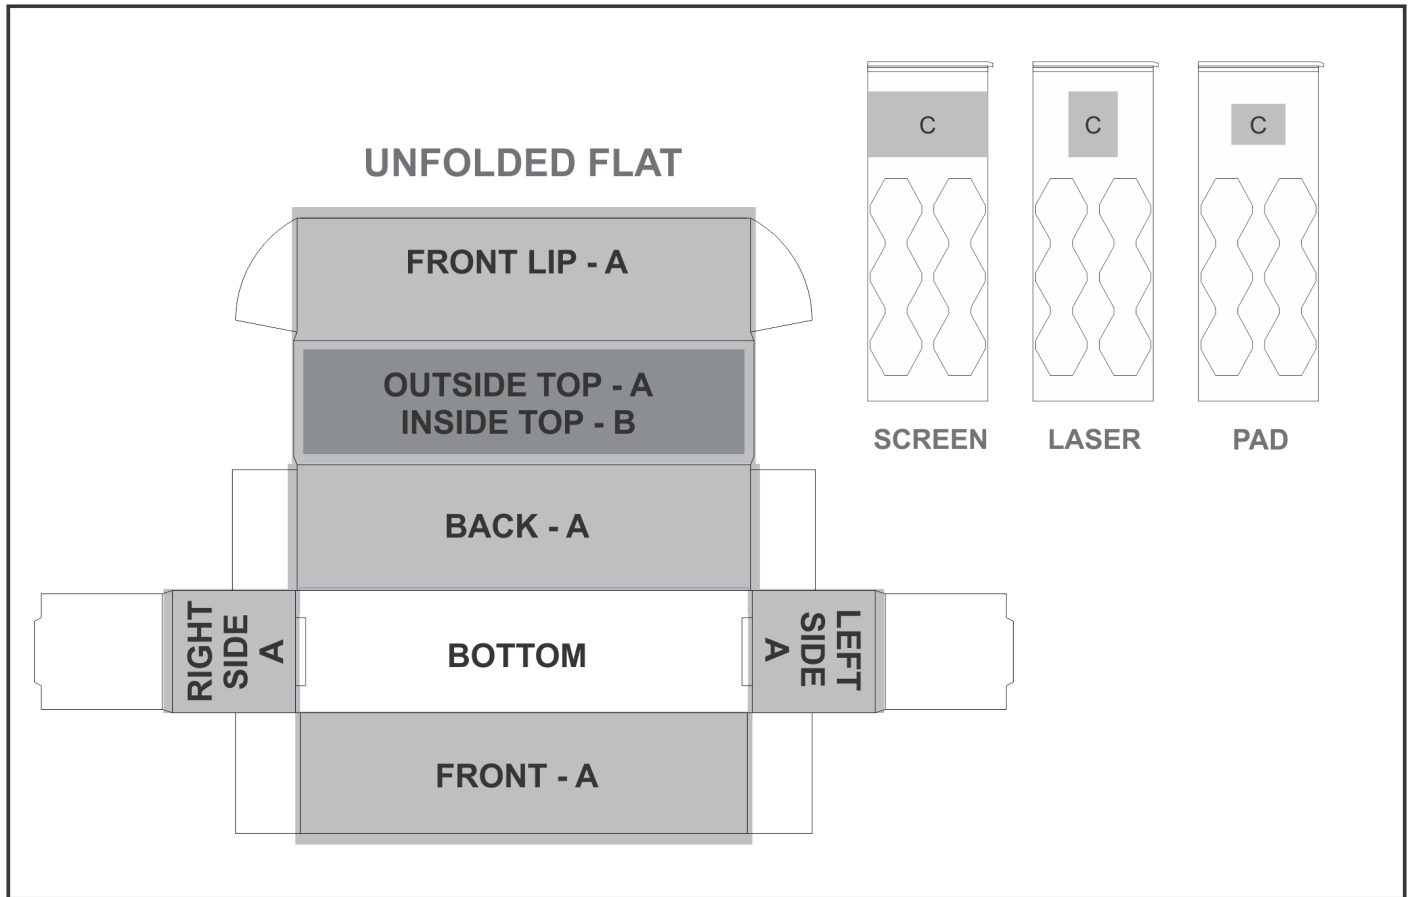

### Need to know:

- Includes 1-Position Direct Print on Box AND Includes 1-Position Laser Engraving OR 1-Colour, 1-Position Screen Wrap (setup fee applies)

- **Please Note:** Due to the nature of the printing process, any white in a logo cannot be branded and we cannot guarantee an exact colour match as the box has a matt finish. The nature and inconsistency of the pre-cut boards may create a 1-3mm of unbranded space on the front lip and imperfections may be found within the print. Large solid coverage prints are not recommended, if large solid coverage is required, it is recommended on kraft boxes as imperfections are less noticeable.

### **Position C**

1. Laser Engraving (LB)  
N/A  
Size: 30mm wide x 40mm high
2. Pad Printing (PB)  
4 Colours  
Size: 33mm wide x 25mm high
3. Screen Wrap (SW)  
1 Colour  
Size: 200mm wide x 40mm high

### **Position B**

1. Digital Custom Packaging (DCP-CHG-2)  
Full Colour  
Size: 258mm wide x 62mm high

### **Position A**

1. Digital Custom Packaging (DCP-CHG-2)  
Full Colour  
Size: 436,5mm wide x 364,5mm high